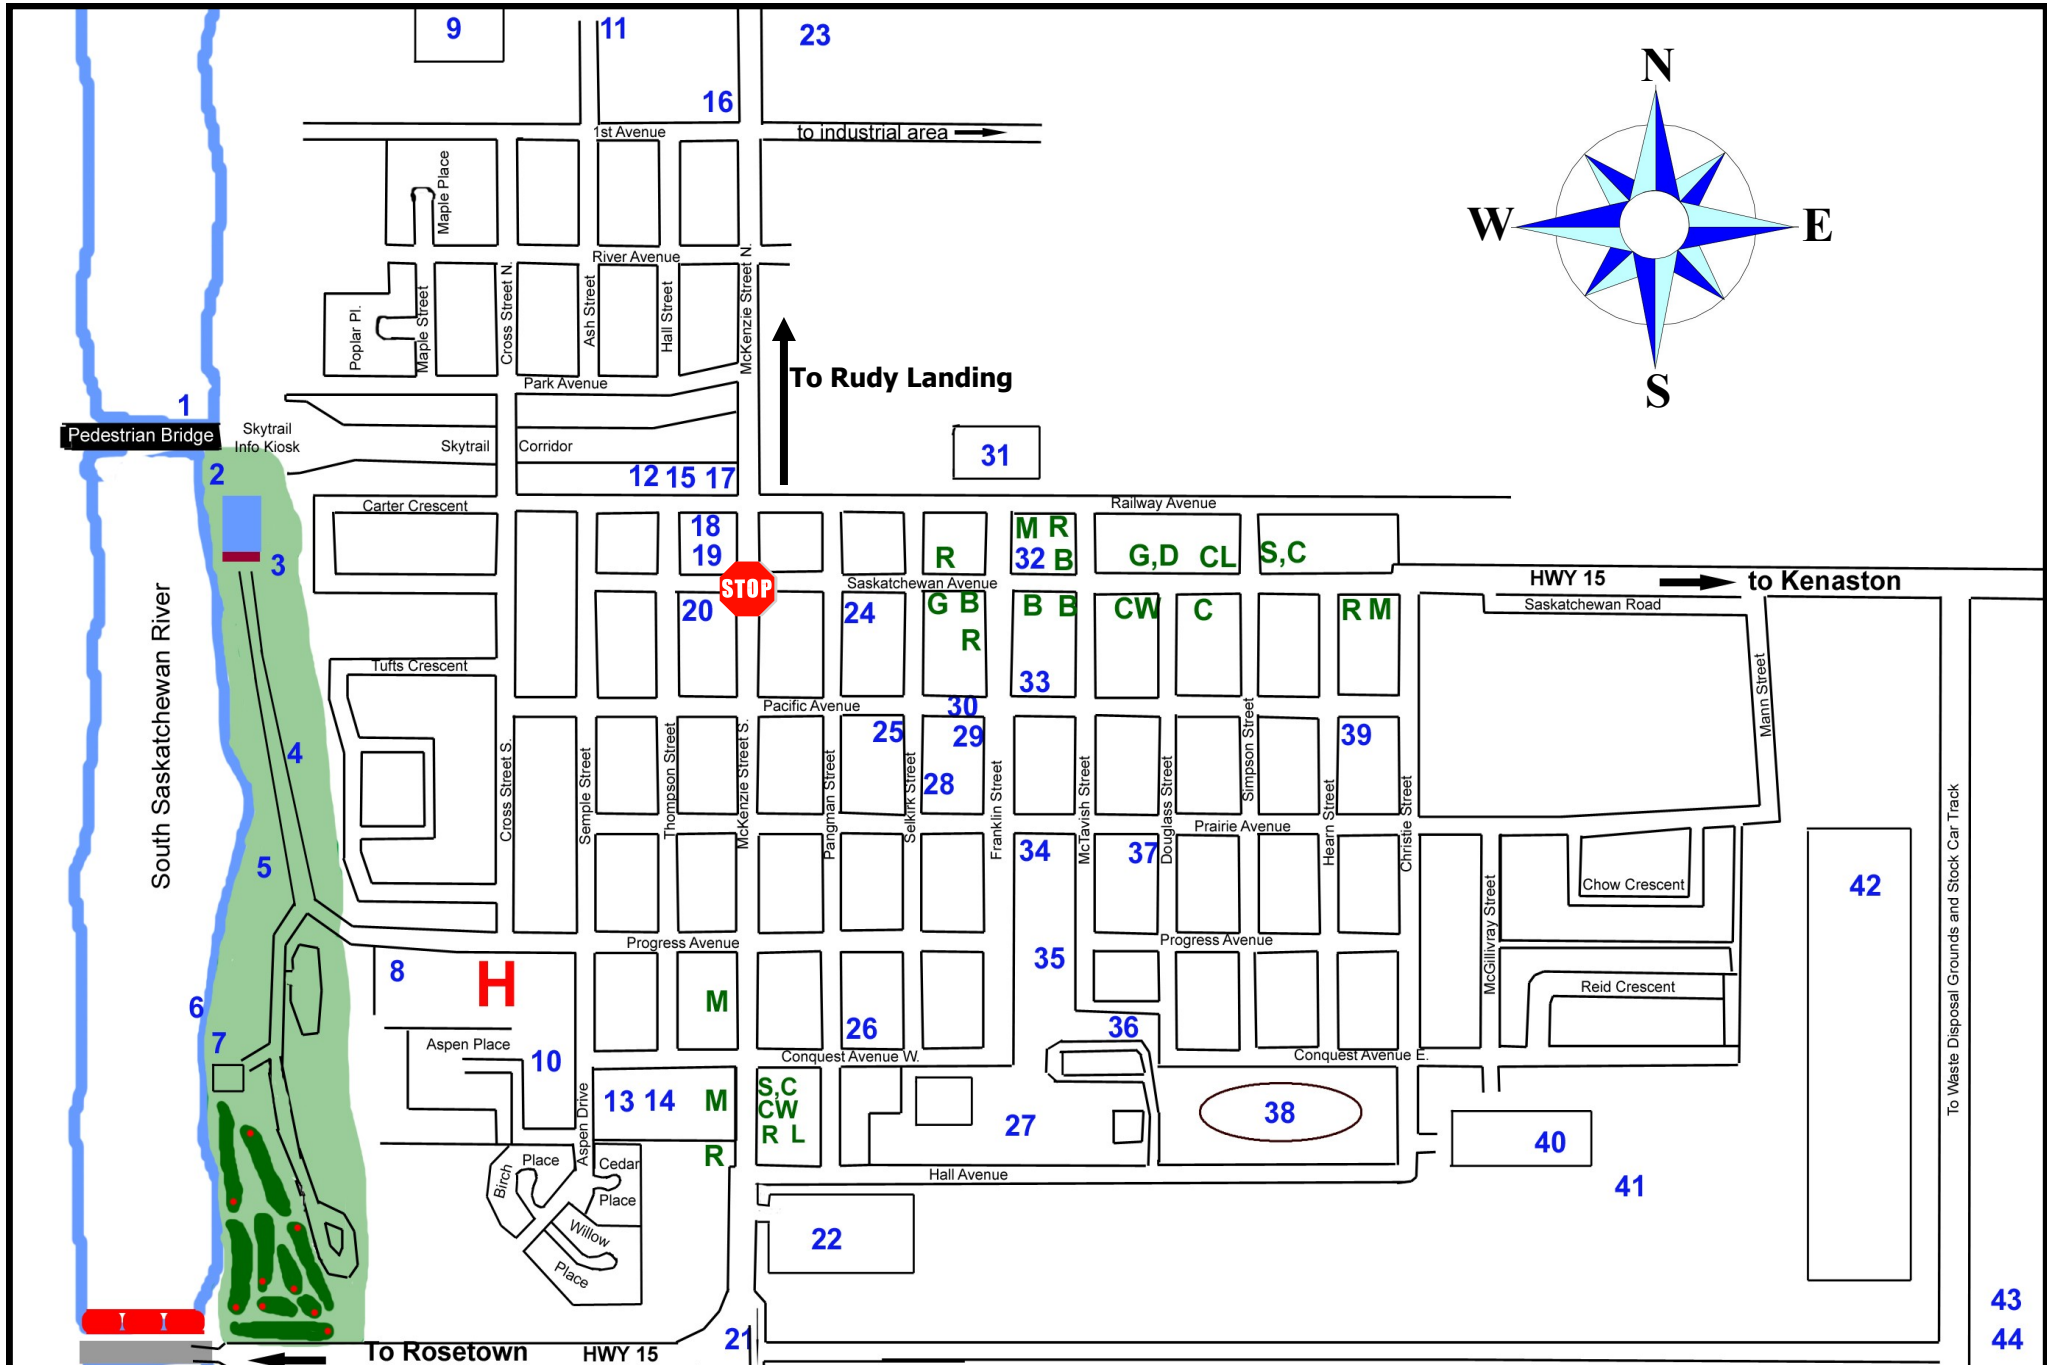

# OUTLOOK

1. SkyTrail – Canada’s Longest Pedestrian Bridge
2. Canoe Launch
3. Swimming Pool
4. Camp Kitchen
5. Outlook & District Regional Park
6. Canoe Launch
7. Riverview Golf Course
8. Pioneer Home
9. Lutheran Collegiate Bible Institute
10. Civic Center
11. Bethlehem Lutheran Church
12. Legion Hall
13. Variety Place/ Sarcam
14. Alliance Church
15. Heritage Center
16. Laestadian Church
17. Veterinarian
18. Kinsmen Park & Spray Park
19. Town Hall Complex & Fire Hall
20. United Church
21. Gun Club
22. CSIDC
23. Market Garden
24. R.C.M.P

25. Anglican Church
26. Roman Catholic Church
27. Outlook Elementary School
28. Outlook Funeral Chapel
29. Post Office
30. Farmers Market – May— September
31. Outlook & District Heritage Museum
32. Liquor Store
33. Movie Theatre
34. Church of Christ
35. Outlook High School
36. Tennis Court
37. Gospel Lighthouse
38. Track/Football Field
39. Kingdom Hall of Jehovah Witnesses
40. Jim Kook Recreation Complex
41. Ball Diamonds
42. Airport
43. Waste Disposal
44. Stock Car Track

- H - Hospital**
- S - Service Station**
- M - Motel or Hotel**
- B - Bank/Credit Union**
- G - Grocery Store**
- D - Drug Store**
- C - Confectionary**
- R - Restaurant**
- L - Laundromat**
- CW - Car Wash**
- CL - Cardlock**