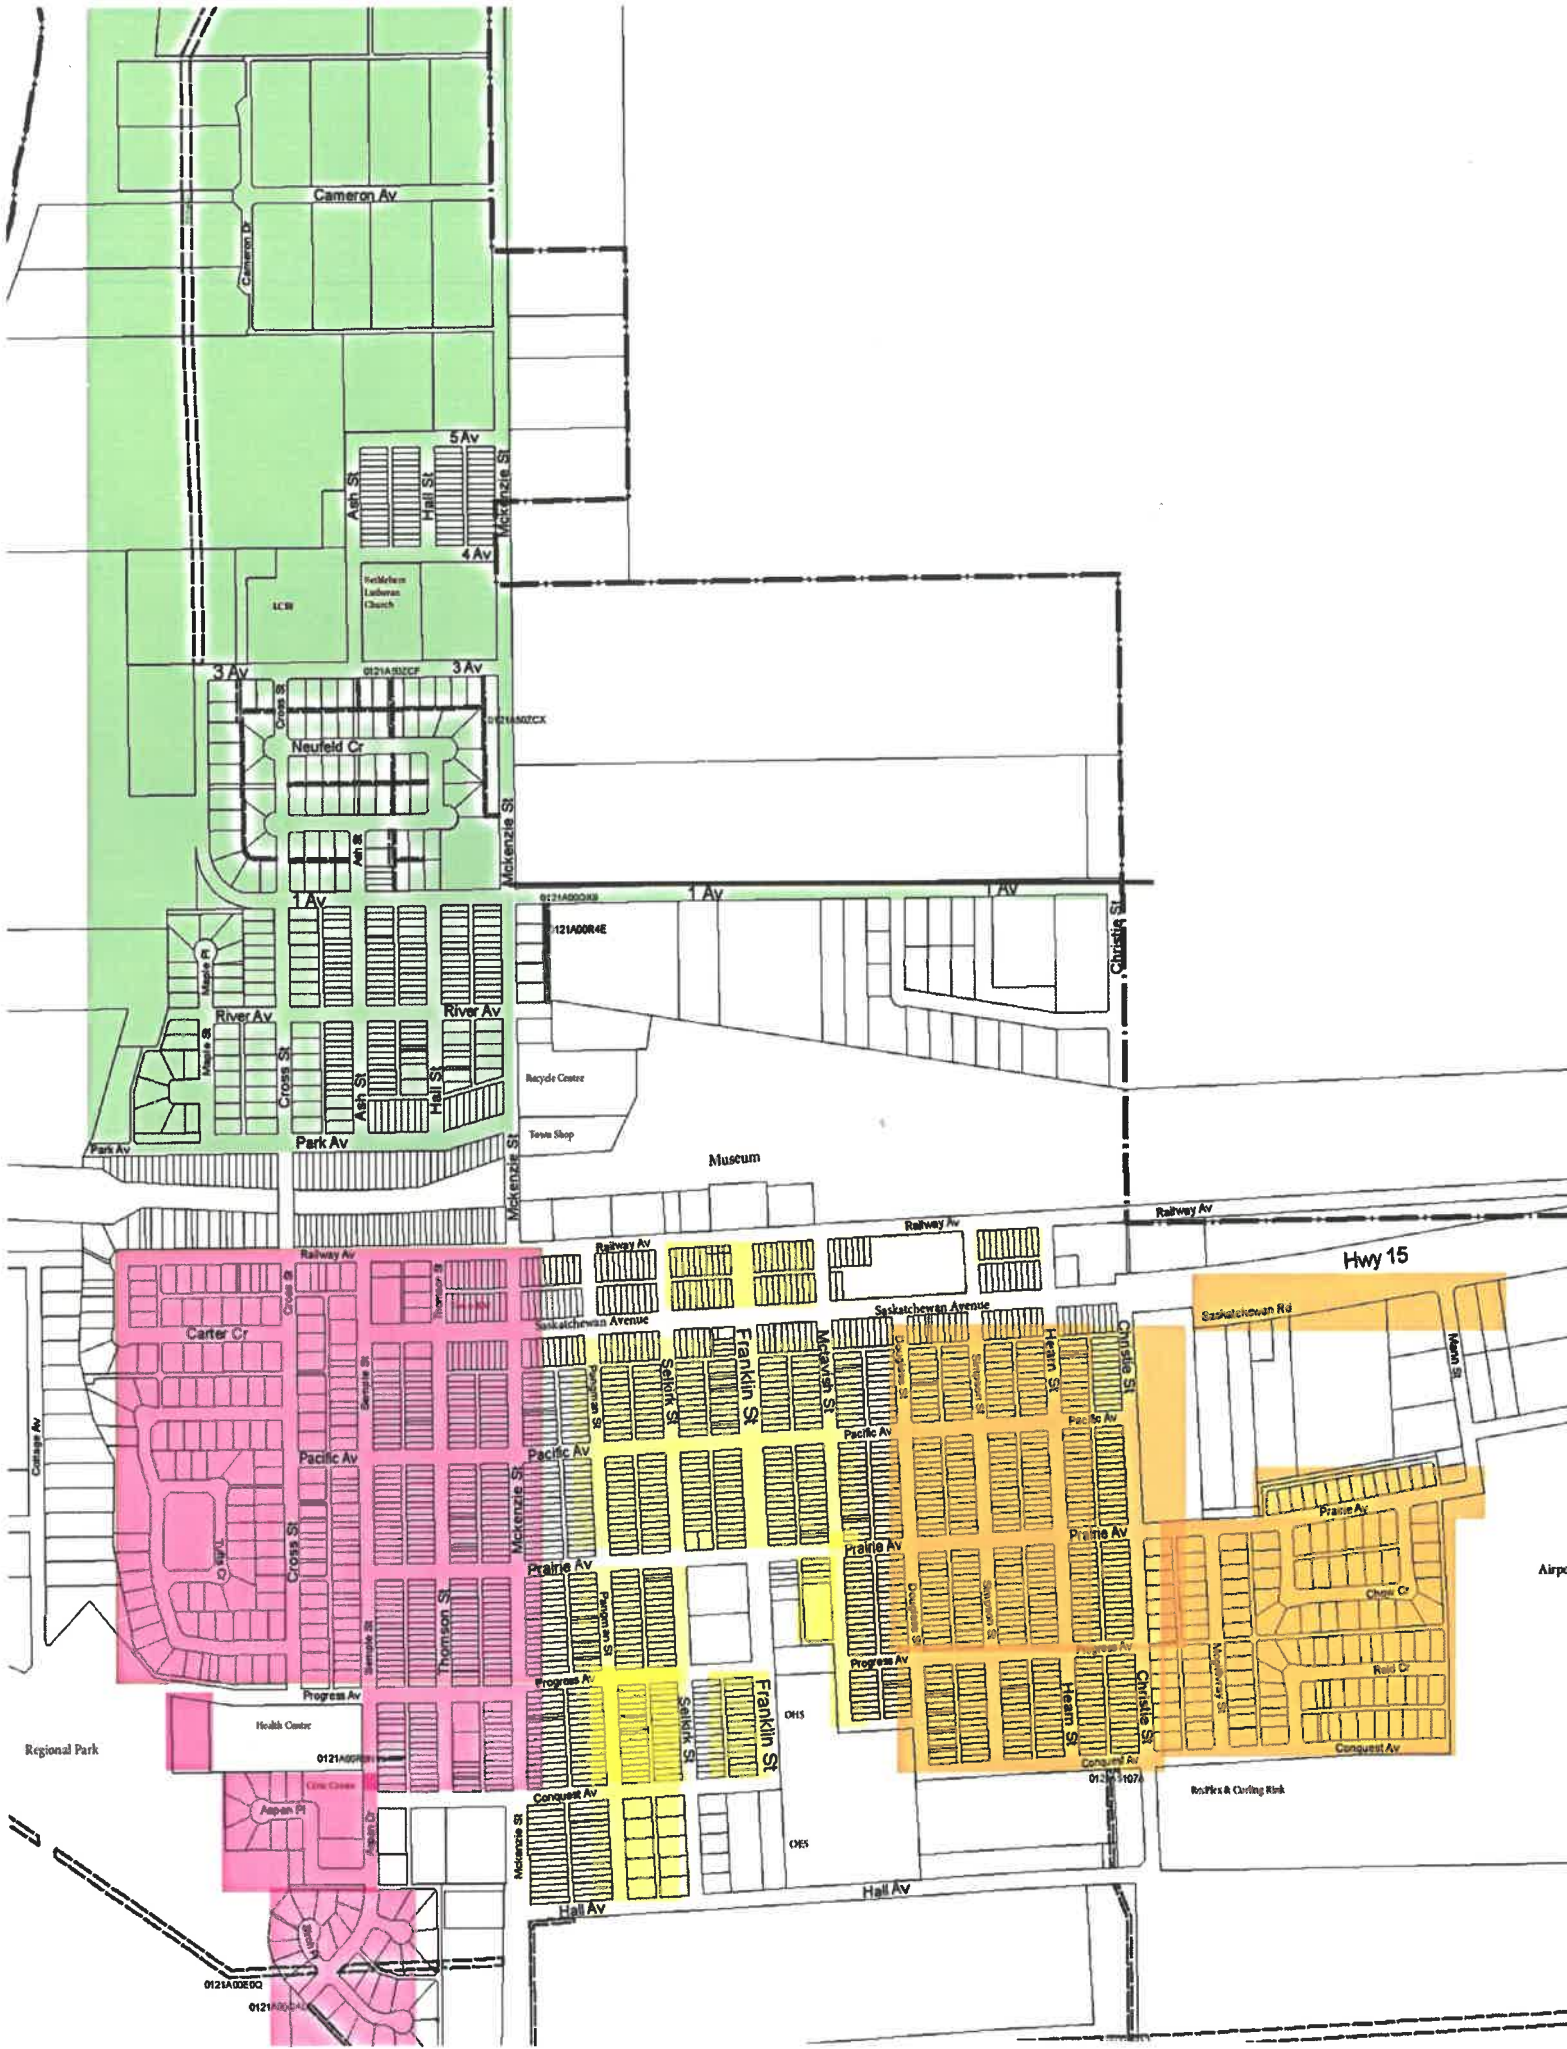

Cameron Av

5 Av

4 Av

LCB

Neufeld Church

3 Av

Neufeld Cr

1 Av

River Av

Park Av

Museum

Railway Av

Railway Av

Hwy 15

Railway Av

Saskatchewan Avenue

Saskatchewan Avenue

Saskatchewan Rd

Carter Cr

Pacific Av

Pacific Av

Pacific Av

Pacific Av

Progress Av

Progress Av

Progress Av

Progress Av

Conquest Av

Conquest Av

Conquest Av

Conquest Av

Hall Av

Hall Av

Hall Av

Complex & Carling Rink

Airport

0121A0000C

0121A0000A

0121A0000E

0121A0000F

0121A0000G

0121A0000H

0121A0000I

0121A0000J

0121A0000K

0121A0000L

0121A0000M

0121A0000N

0121A0000B

0121A0000C

0121A0000D

0121A0000E

0121A0000F

0121A0000G

0121A0000H

0121A0000I

0121A0000J

0121A0000K

0121A0000L

0121A0000M

0121A0000N

0121A0000O

0121A0000P

0121A0000Q

0121A0000R

0121A0000S

0121A0000T

0121A0000U

0121A0000V

0121A0000W

0121A0000X

0121A0000Y

0121A0000Z

MCKENZIE ST

CHRISTIE ST

MCKENZIE ST

CHRISTIE ST

MCKENZIE ST

CHRISTIE ST