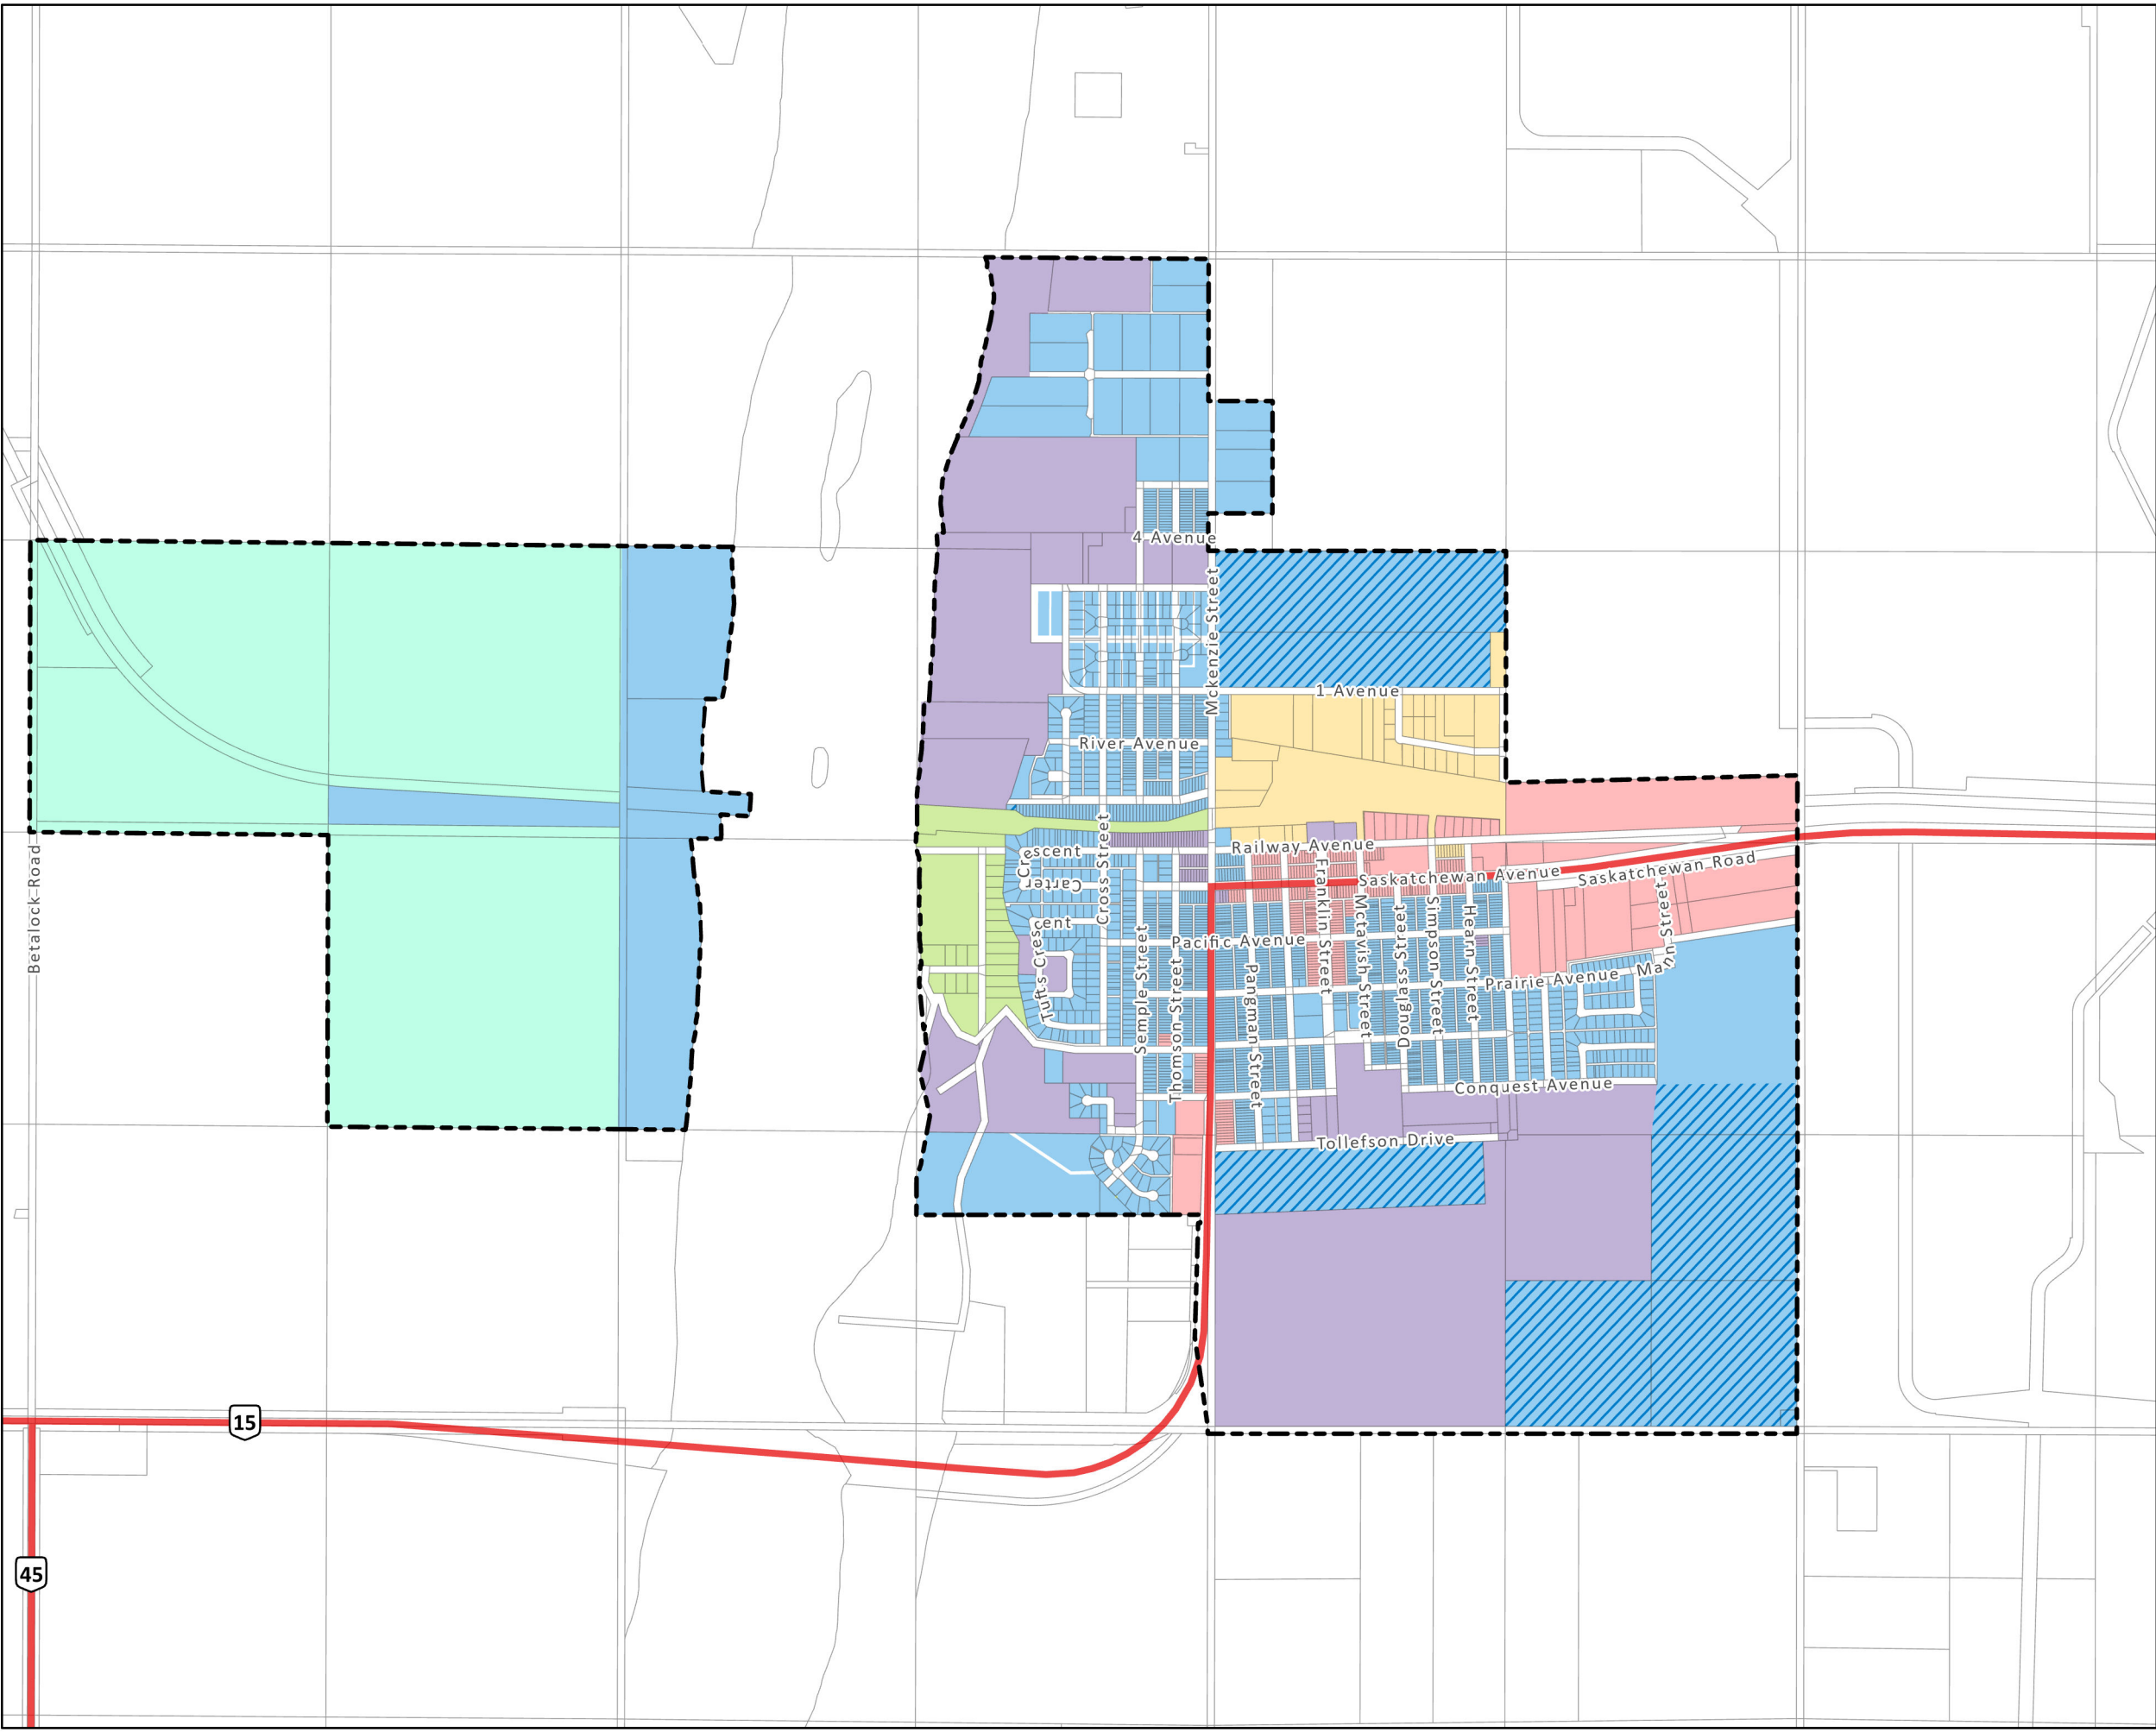

U:\Projects\_Sask\4778\0001\01\ND-Design\GIS\Projects\Pro\_Projects.aprx\Land Use - Town of Outlook - 11x17L

### Future Land Use Concept

#### Legend

- Municipal Boundary
- Future Residential
- Commercial
- Community Service
- Industrial
- Open Space
- Residential
- Agricultural

Coordinate System: NAD 1983 CSRS UTM Zone 13N  
 Scale: 1:18,000 (When plotted at 11"x17")

Data Sources:  
 - Data provided by ISC and NRCAN (2019)

The accuracy & completeness of information shown on this drawing is not guaranteed. It will be the responsibility of the user of the information shown on this drawing to locate & establish the precise location of all existing information whether shown or not.